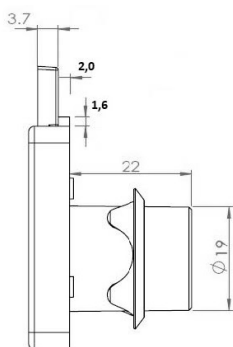

PRODUCT SHEET

Description:

Rim Lock 850, $\varnothing 19 \times 22 \text{mm}$, Drawer, NPL, CK SISO, KA H05

Item number:

14.01.040-8

Units	Box	Carton	HS Code	Barcode
Pcs.	12	192	8301300000	
				5704866032032