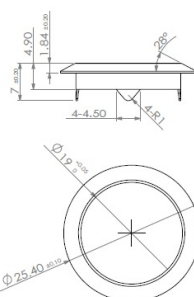

PRODUCT SHEET

Description:

Rim Lock 850, $\varnothing 19 \times 22 \text{mm}$, Drawer, NPL, CK SISO, KA H05

Item number:

14.01.040-8

Units	Box	Carton	HS Code	Barcode
Pcs.	12	192	8301300000	
				5704866032032